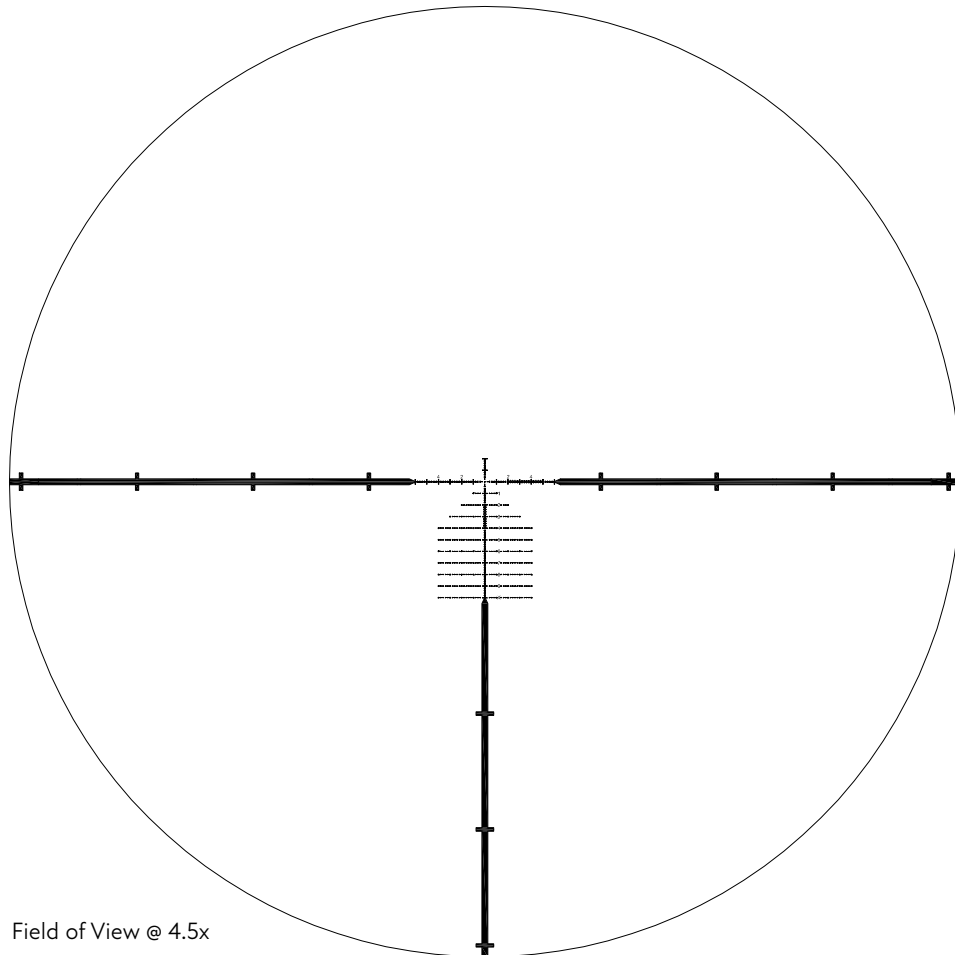

SMR-1

SMR-2

Included in the box:
Throw Lever, Metal Flip-Open Covers, Sunshade.

Magnification Range	4.5x – 30x
Objective Diameter	56mm
Field of View @100m 4.5x	8.2m
Field of View @100m 30x	1.3m
Eye Relief	100mm
Diopter Range	-2D/+2D
Water Proof (N2)	0.3kg/cm2
Reticle Position	1st focal plane
Illumination	Dot
Per Click	0.1MRAD
Elev Adj Range	32MRAD
Wind Adj Range	32MRAD
Parallax Adjustment	25m – ∞
Zero-Stop	YES
Tube Diameter	34mm
Length	388.6mm
Weight	1036g
Warranty	10 years

THE AIM IS OPTICAL PERFECTION

SMR-1

The SMR-1 is a holdover reticle for longrange field and PRS-style shooters. The illuminated centre makes it also ideal for low-light hunting. It features an open top, a floating centre dot, 0.2 mil hash marks and an integrated free floating ruler with 0.1 mil hash marks for easier target measurement.

Field of View @ 4.5x

The holdover "Christmas tree" has 0.2 hash marks for distance and windage hold, the numbers for mil holdover are placed 1.2 mil on the right from centre to be easily spotted when counting holdover, but still far enough not to cover the target at the most critical parts of the reticle.

Field of View @ 30x