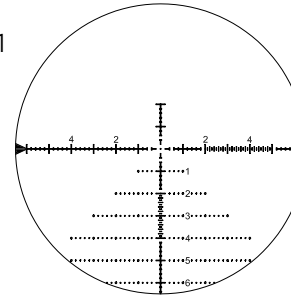

THE AIM IS OPTICAL PERFECTION

JAVELIN 4.5-30x56 FFP

with SMR-1: SKU DO-2470
with SMR-2: SKU DO-2471

ED optics, large adjustment turrets, both lockable, 34mm tube, 0.1MRAD click, illuminated point, zero-stop, throw lever, metal flip-open covers, sunshade. Unique Scandinavian Match Reticles designed by shooters: clean, simple, no distractions. Efficient and versatile.

SMR-1

SMR-2

Included in the box:
Throw Lever, Metal Flip-Open Covers, Sunshade.

Magnification Range	4.5x – 30x
Objective Diameter	56mm
Field of View @100m 4.5x	8.2m
Field of View @100m 30x	1.3m
Eye Relief	100mm
Diopter Range	-2D/+2D
Water Proof (N2)	0.3kg/cm2
Reticle Position	1st focal plane
Illumination	Dot
Per Click	0.1MRAD
Elev Adj Range	32MRAD
Wind Adj Range	32MRAD
Parallax Adjustment	25m – ∞
Zero-Stop	YES
Tube Diameter	34mm
Length	388.6mm
Weight	1036g
Warranty	10 years

THE AIM IS OPTICAL PERFECTION

SMR-1

The SMR-1 is a holdover reticle for longrange field and PRS-style shooters. The illuminated centre makes it also ideal for low-light hunting. It features an open top, a floating centre dot, 0.2 mil hash marks and an integrated free floating ruler with 0.1 mil hash marks for easier target measurement.

Field of View @ 4.5x

The holdover "Christmas tree" has 0.2 hash marks for distance and windage hold, the numbers for mil holdover are placed 1.2 mil on the right from centre to be easily spotted when counting holdover, but still far enough not to cover the target at the most critical parts of the reticle.