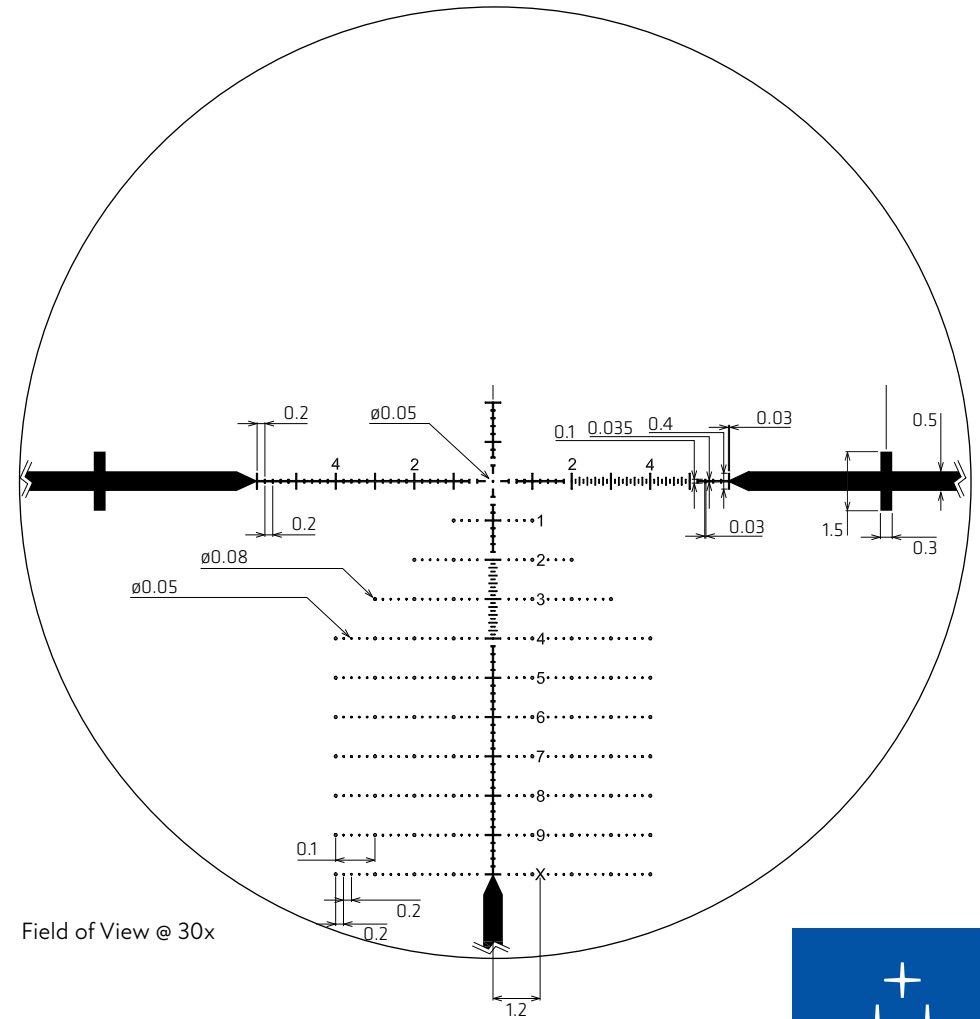

SMR-1

SMR-2

Included in the box:
Throw Lever, Metal Flip-Open Covers, Sunshade.

Magnification Range	4.5x – 30x
Objective Diameter	56mm
Field of View @100m 4.5x	8.2m
Field of View @100m 30x	1.3m
Eye Relief	100mm
Diopter Range	-2D/+2D
Water Proof (N2)	0.3kg/cm2
Reticle Position	1st focal plane
Illumination	Dot
Per Click	0.1MRAD
Elev Adj Range	32MRAD
Wind Adj Range	32MRAD
Parallax Adjustment	25m – ∞
Zero-Stop	YES
Tube Diameter	34mm
Length	388.6mm
Weight	1036g
Warranty	10 years

THE AIM IS OPTICAL PERFECTION

SMR-1

The SMR-1 is a holdover reticle for longrange field and PRS-style shooters. The illuminated centre makes it also ideal for low-light hunting. It features an open top, a floating centre dot, 0.2 mil hash marks and an integrated free floating ruler with 0.1 mil hash marks for easier target measurement.

Field of View @ 4.5x

The holdover "Christmas tree" has 0.2 hash marks for distance and windage hold, the numbers for mil holdover are placed 1.2 mil on the right from centre to be easily spotted when counting holdover, but still far enough not to cover the target at the most critical parts of the reticle.

Field of View @ 30x