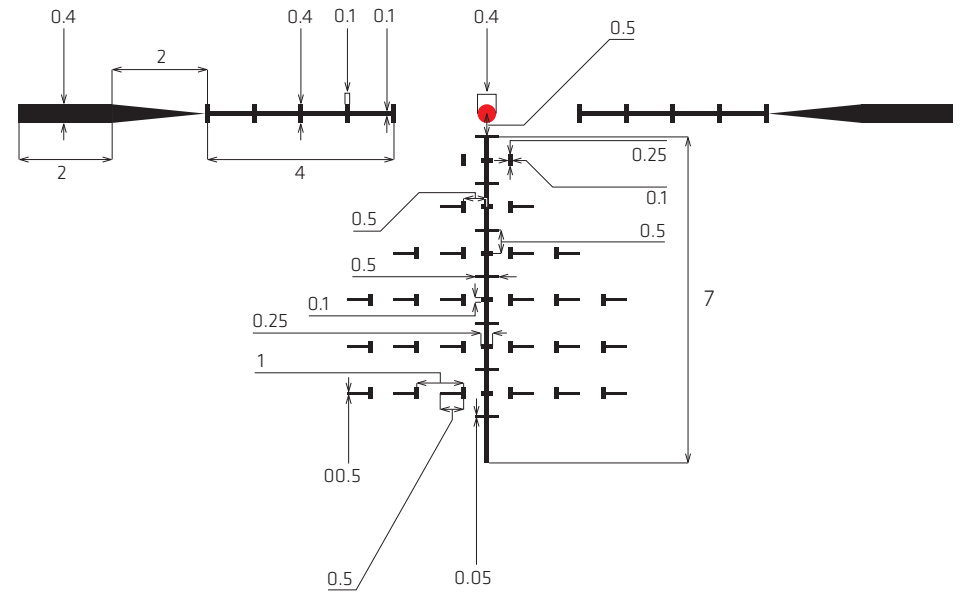

+

DELTA

THE AIM IS OPTICAL PERFECTION

HORNET 1-6x24 SFP

with D²MR: SKU DO-2390
with D²BR: SKU DO-2391

D²MR
DO-2390

D²BR
DO-2391

Delta Hornet 1-6x24 riflescope is optimal for all types of dynamic situations from close range high speed shooting with both eyes open on 1x to mid-range precision on 6x. Flexibility of 6x magnification ratio combined with wide field of view and very large (44mrad) adjustment range make the Hornet a good fit to a variety of shooting platforms, especially lightweight and accurate AR-15s and similar semi-auto rifles.

Hornet 1-6x24 is available with two different reticle patterns in order to support the largest variety of calibers and weapon systems.

Magnification Range	1x – 6x
Objective Diameter	24mm
Field of View @ 100m 1x	35.7m
Field of View @ 100m 6x	6m
Eye Relief	89 – 99mm
Diopter Range	-3D/+2.2D
Water Proof	Yes
Reticle Position	2nd focal plane
Illumination	Dot*
Per Click	0.1MRAD
Elev Adj Range	44MRAD
Wind Adj Range	44MRAD
Tube Diameter	30mm
Length	255mm
Weight	510g
Warranty	5 years

* With Reticle D²BR, illumination Dot + Horseshoe

THE AIM IS OPTICAL PERFECTION

D²MR

Enables fast multi-variable management. Correction markers for wind and object speed. For precision over medium distances. MRAD calibrated.

D²BR

Simple. For short and medium distances. Central 3MRAD horseshoe enables instinctive targeting. BDC calibrated out to 600 meters for the average of .223 Remington (55gr M193 and 62gr M855 out of 50cm barrel). Windage bars for 8km/h and 16km/h wind up to 600 meters.